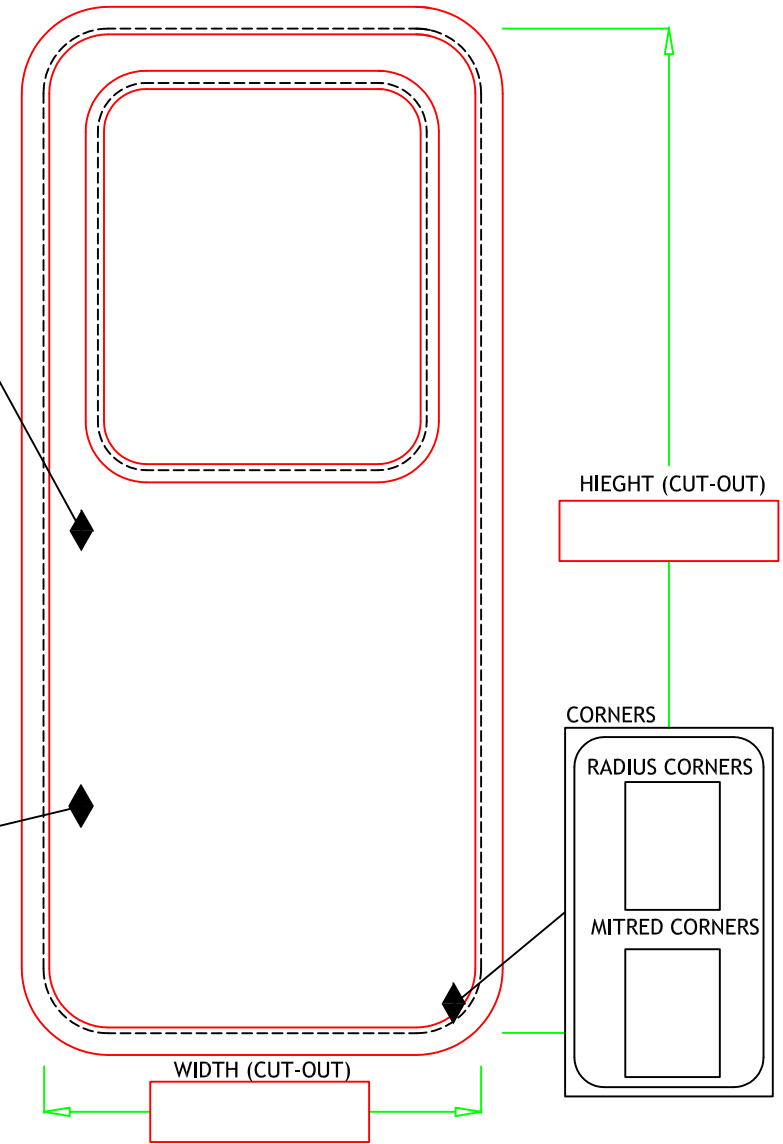

HINGED DOOR ORDER SHEET

CUSTOMER NAME	
QTY LH	QTY LH REVERSE
QTY RH	QTY RH REVERSE
THICKNESS OF SHELL PLATE (ON SPECIFIED DOORS ONLY)	

SERIES

150 SERIES 	D55 SERIES 	D50 SERIES 
250 SERIES 		100 SERIES 

TYPE (DUTCH & FRENCH AVAILABLE ON SPECIFIED DOORS ONLY)

REGULAR DOGS 
BLIND DOGS 

HEIGHT (CUT-OUT)

WIDTH (CUT-OUT)

CORNERS

RADIUS CORNERS 
MITRED CORNERS 

- NOTES:**
- | | |
|------------------|---|
| 150 & 250 SERIES | - MOBELLA LOCK OPTION NOT APPLICABLE |
| D55 SERIES | - DOGS NOT AVAILABLE |
| D50 SERIES | - LIMITED OPTIONS AVAILABLE |
| 100 SERIES | - ONLY AVAILABLE WITH PAINTED FINISH / TRIOVING LOCK AND MITERED CORNERS. |