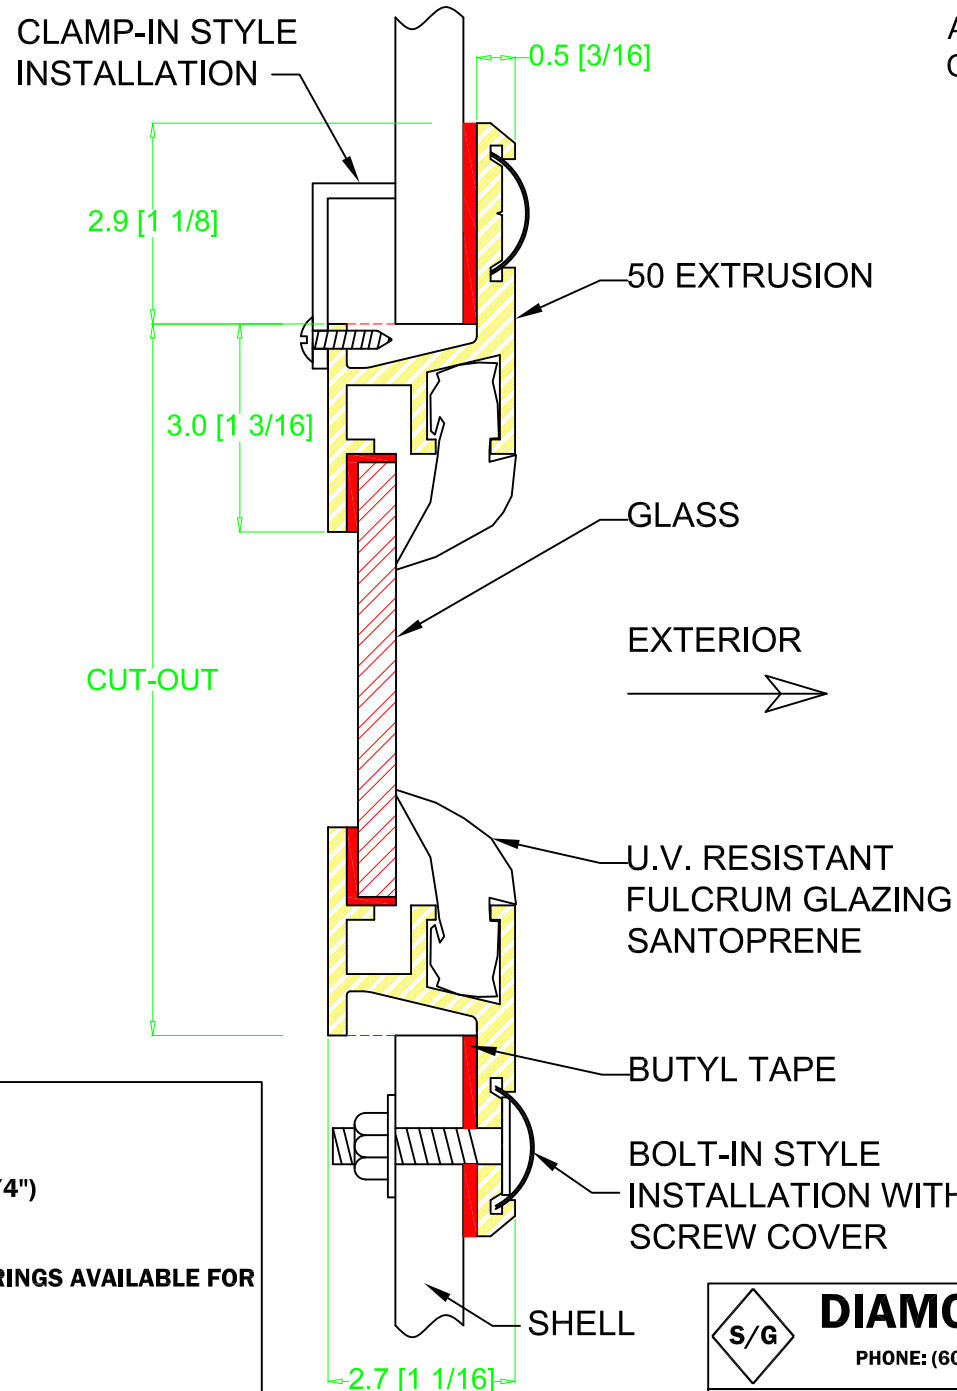

SERIES 50 FIXED WINDOW

AVAILABLE IN MITRED
CORNERS ONLY

GENERAL NOTES

- 1) SPECIFY GLAZING, TYPE, TINT AND THICKNESS: 6mm(1/4")
- 2) MITRED CORNERS ONLY
- 3) SPECIFY PLATE CUT DIMENSION OR SUPPLY TEMPLATE
- 4) SPECIFY BOLT-IN OR CLAMP-IN STYLE FRAME (CLAMP RINGS AVAILABLE FOR MOST BULKHEAD THICKNESSES)
- 5) SPECIFY WALL THICKNESS FOR CLAMP-IN STYLE
- 6) FASTENERS FOR BOLT-IN STYLE BY SHIPYARD
- 7) SPECIFY INSIDE OR OUTSIDE VIEW
- 8) SPECIFY ANODIZE OR PAINTED FRAMES