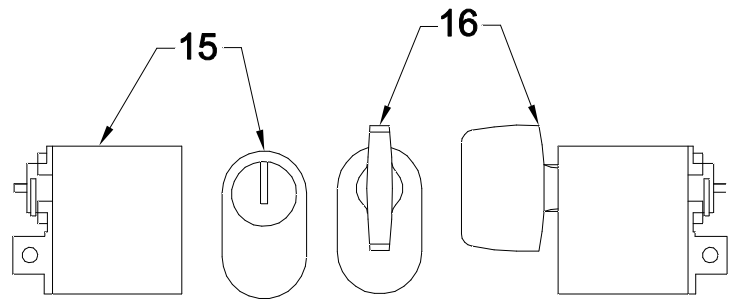

ITEM	PART #	DESCRIPTION
1	4803421	LOCK CASE 5382/8
2	8900836	HANDLE HUB
3	8900822	SPRING GUIDE
4	8900823	HANDLE HUB SPRING
5	8900837	LATCH HOOK
6	8900844	SPRING FOR UPPER HOOK
7	8900842	LOWER DEAD BOLT
8	8900843	HOOK FOR LOWER DEAD BOLT
9	8900840	PIN FOR LOWER HOOK
10	8900838	CYLINDER HUB
11	8902627	CYLINDER HUB SPRING
12	8900830	SCREW GUIDE
13	8900831	CYLINDER FIXING SCREW
14	8901029	PIN SPRING
15	5520010	LOCK CYLINDER c/w 3 KEYS
16	5543012	THUMB TURN CYLINDER
17	316	ADDITIONAL KEYS

DIAMOND/SEA-GLAZE
 PHONE: (604) 607-0091 FAX: (604) 607-0092

DATE	NAME	PROJECT	CLIENT
21/04/04	JH		

SCALE	TITLE	DWG NO.
NTS	T.V. LOCK CASE 538218	