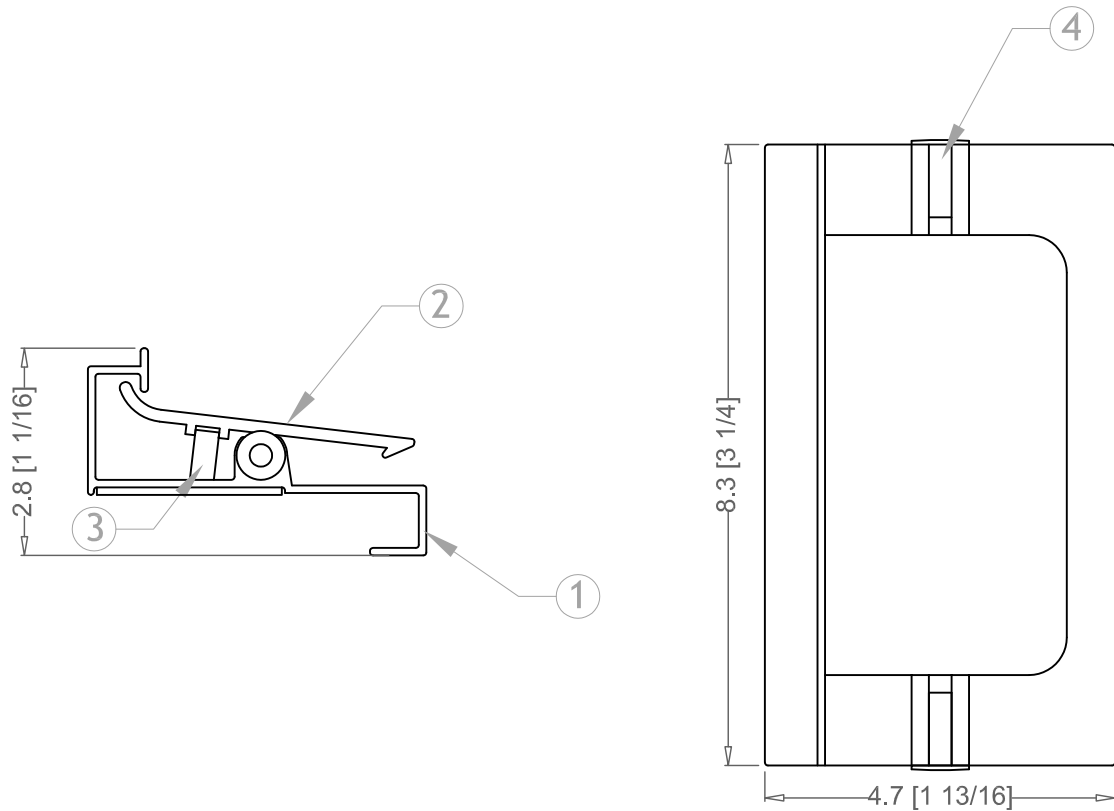

ITEM	DESCRIPTION	PART #	QTY	UOM
1	D15 LOCK BASE (3/4")	MT-EX22805	1	EACH
2	HANDLE BIRDIE (2/4")	MT-EX780469	1	EACH
3	STAINLESS STRIP .020 X .125 (2")	SS-DC1069	1	EACH
4	POP RIVETS 3/32 X 1/4 S/S	FA-MI3726	2	EACH
5	HANDLE TAPE 1" X 36Y (3/4")	AD-TA7026	1	EACH

DIAMOND/SEA-GLAZE

PHONE: (604) 607-0091 FAX: (604) 607-0092

TITLE

D15 HANDLE (LOW PROFILE)

DRAWN 12/19/05

BY RH

REVISION 1