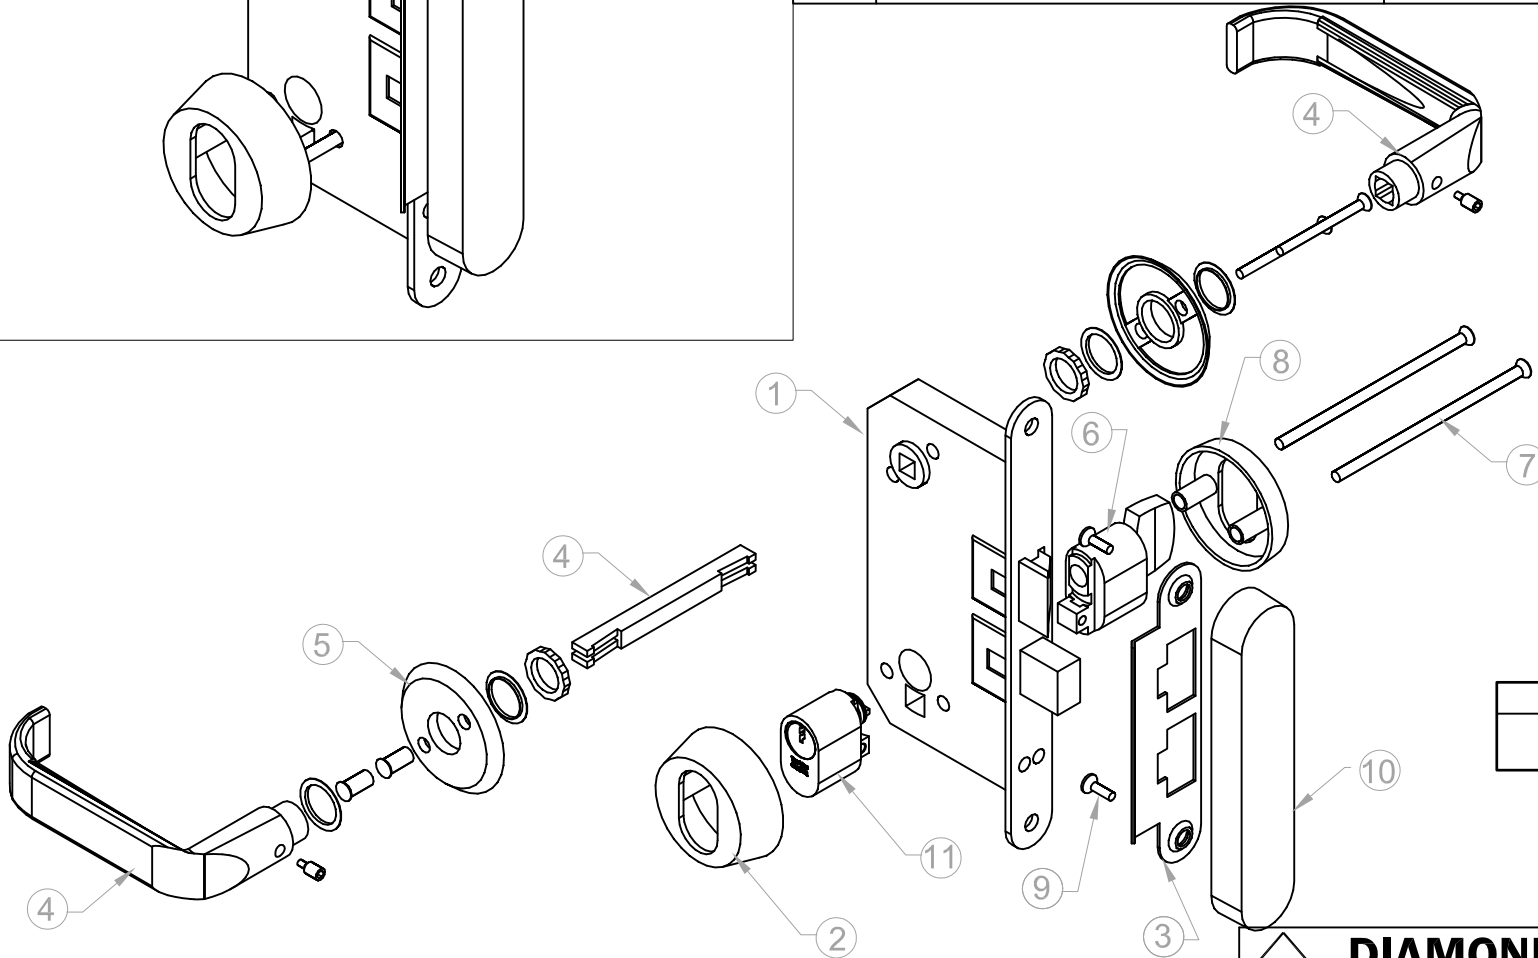

ITEM	DESCRIPTION	PART #	QTY	UOM
1	5312 LH LOCKCASE	HW-LS8403700L	1	EACH
2	18MM OUTSIDE ROSETTE S/C	HW-LS5062043/18	1	EACH
3	39MM STRIKE PLATE	HW-LS5955025	1	EACH
4	89MM TV HANDLE S/C	HW-LS7363208	1	EACH
5	HANDLE ROSSETTE S/C	HW-LS7509022	1	EACH
6	CYLINDER THUMB TURNS 24MM S/C	HW-LS8402463	1	EACH
7	ESC SCREWS 5 X 100	HW-LS8402489	2	EACH
8	9MM INSIDE ROSETTE S/C	HW-LS8402469/9	1	EACH
9	FH SOC 10/24 X 1/2	FA-FH/S3016	4	EACH
10	DEADBOLT COVER	HW-CU5011	1	EACH
11	CYLINDER LOCK *not included			

150/250 HINGED DOOR
LH

DIAMOND/SEA-GLAZE

PHONE: (604) 607-0091 FAX: (604) 607-0092

TITLE
TRIOVING 5312L.R

DRAWN 06/26/06 BY RH REVISION 2