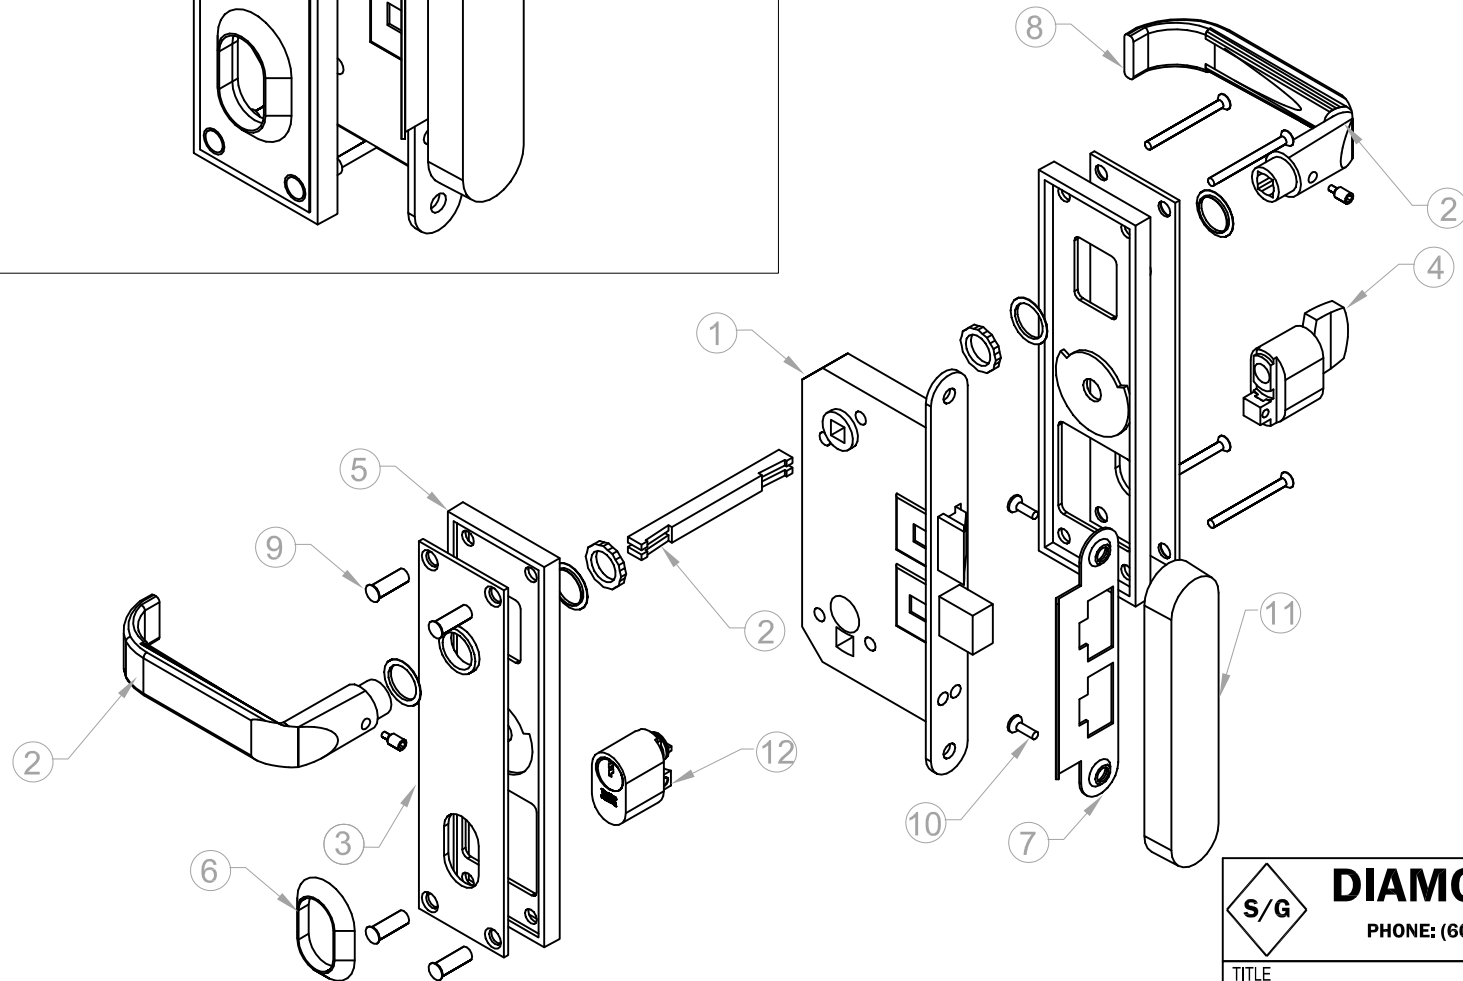

ITEM	DESCRIPTION	PART #	QTY	UOM
1	5312 LH LOCKCASE	HW-LS8403700L	1	EACH
2	107MM HANDLE S/C	HW-LS7363209	1	EACH
3	ESCUTCHEON PLATES S/C	HW-8400505	1	EACH
4	CYLINDER THUMB TURN S/C	HW-LS8402463	1	EACH
5	BLACK SPACER PLATES	HW-LS840286	2	EACH
6	6MM CYLINDER COLLAR	HW-LS8405077	1	EACH
7	39MM STRIKER PLATE	HW-LS5955025	1	EACH
8	5 X 100 ESCUTCHEON SCREWS	HW-LS8402489	4	EACH
9	5 X 100 CHROME NUTS	HW-LS8402516	4	EACH
10	FH SOC 10/24 X 1/2	FA-FH/S3016	4	EACH
11	DEADBOLT COVER	HW-CU5011	1	EACH
12	LOCK CYLINDER *not included			

150/250 HINGED DOOR
LH

S/G **DIAMOND/SEA-GLAZE**
PHONE: (604) 607-0091 FAX: (604) 607-0092

TITLE **TRIOVING 5312L.E**

DRAWN 05/30/06 BY RH/ RP(Rev) REVISION 2