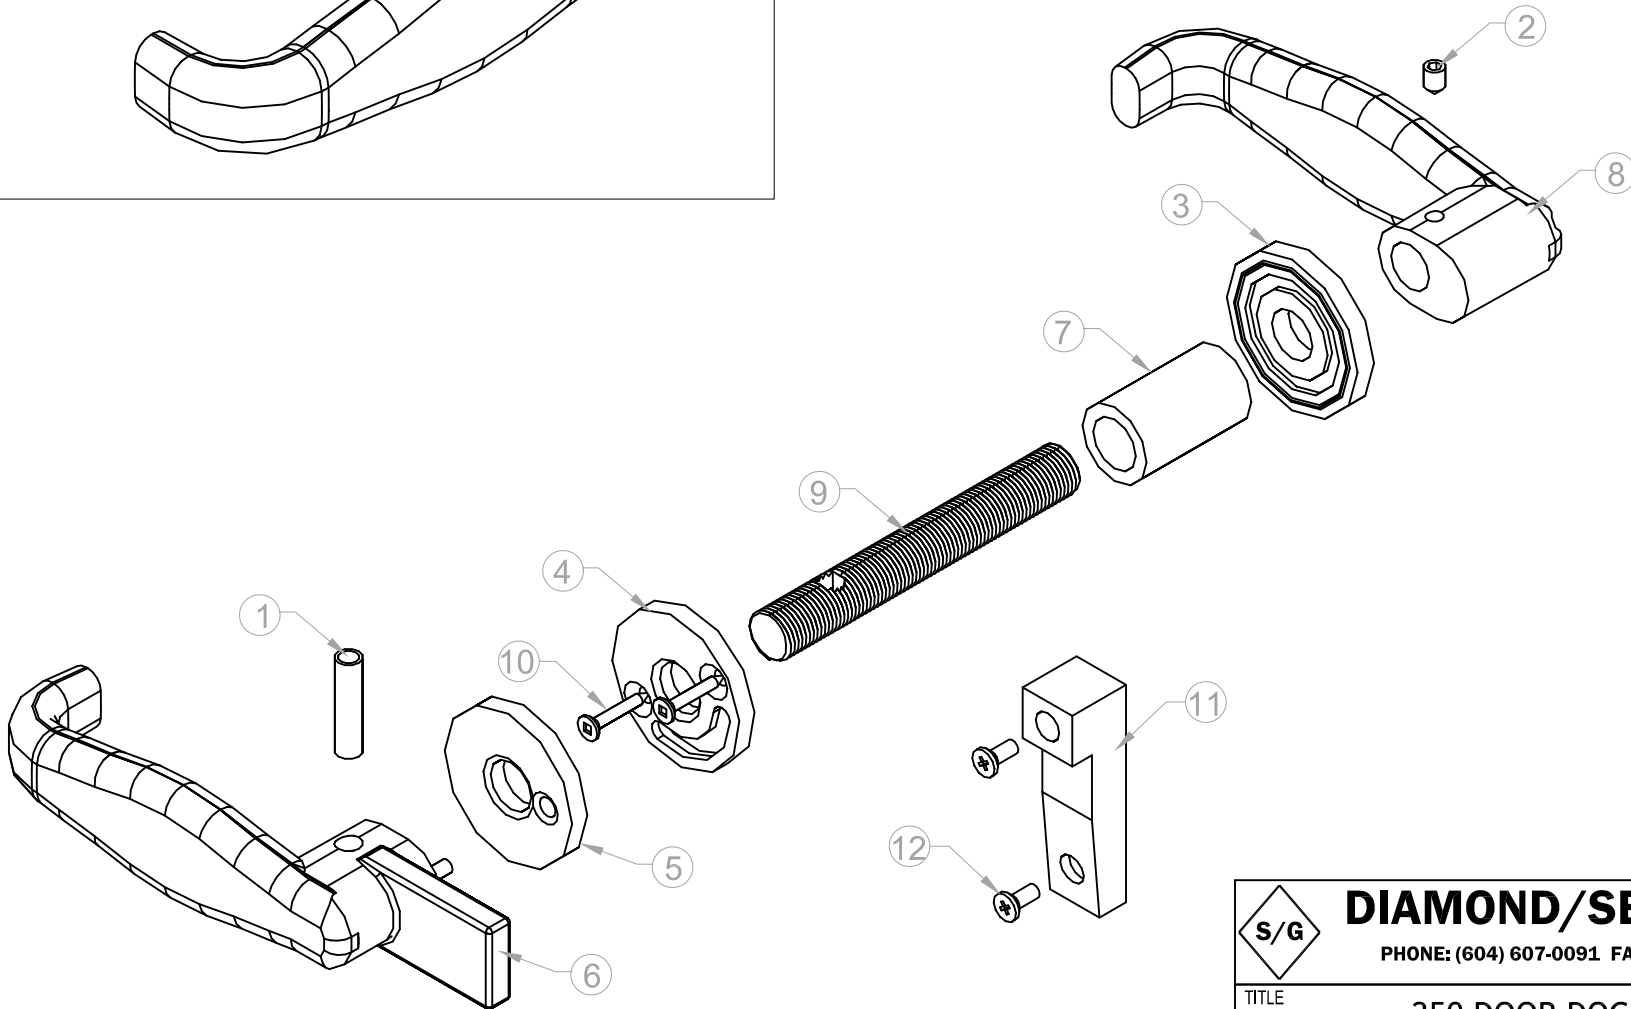

ITEM	DESCRIPTION	PART #	QTY	UOM
1	SPLIT PIN $\frac{5}{16}$ X $1\frac{1}{4}$	FA-MI3705	1	EACH
2	SET SCREW $\frac{1}{4}$ 20 X $\frac{3}{8}$ CONE	FA-MI3712	1	EACH
3	SOLID WASHERS W/RINGS	FA-WA3412	1	EACH
4	DOG WASHER 2 HOLE	FA-WADIA002	1	EACH
5	DOG WASHER 1 HOLE	FA-WADIA004	1	EACH
6	THREADED INSIDE DOG - RAW	HW-CUDIA008	1	EACH
7	DOOR BUSHING 1 3/4	HW-CUDIA0015	1	EACH
8	THREADED OUTSIDE DOG - RAW	HW-CUDIA024	1	EACH
9	DOG SHAFT 150 COMPLETE	HW-LS5544	1	EACH
10	FH SOC 8 X 1	FA-FH/23036	2	EACH
11	DOG SLED	HW-CUDIA003	1	EACH
12	FH SOC 10/24 X 1/2	FA-FH/S3016	2	EACH

DIAMOND/SEA-GLAZE

PHONE: (604) 607-0091 FAX: (604) 607-0092

TITLE

250 DOOR DOG (LH)

DRAWN 12/15/05

BY RH

REVISION 1