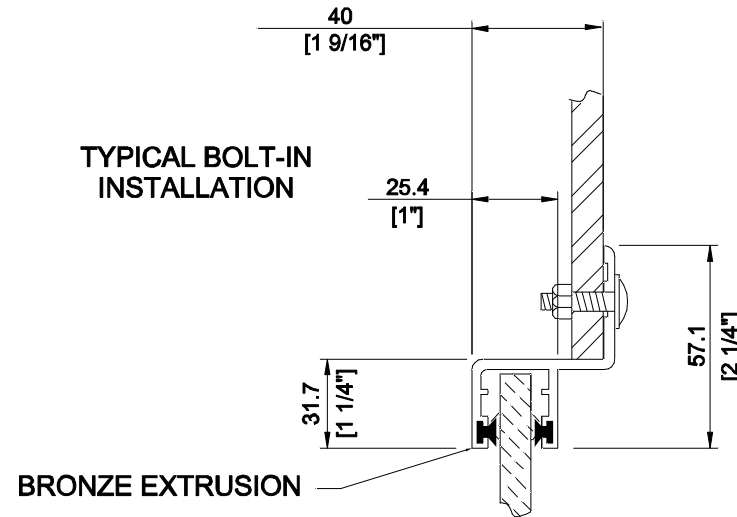

B100S FULL DROP WINDOW

MITRED CORNERS.

GENERAL NOTES

- 1) BOLT-IN STYLE FRAME ONLY.
- 2) FASTENERS FOR BOLT-IN STYLE BY SHIPYARD.
- 3) WINDOW INSTALLS FROM OUTSIDE

		DIAMOND/SEA-GLAZE		
		PHONE: (604) 607-0091 FAX: (604) 607-0092		
REVISION	DATE	NAME	PROJECT	CLIENT
DRAWN	30/JAN/03	RD		
NTS	08/11/04	RD		
SCALE	TITLE	SERIES B100S FULL DROP		DWG. NO. B100-FD.DWG