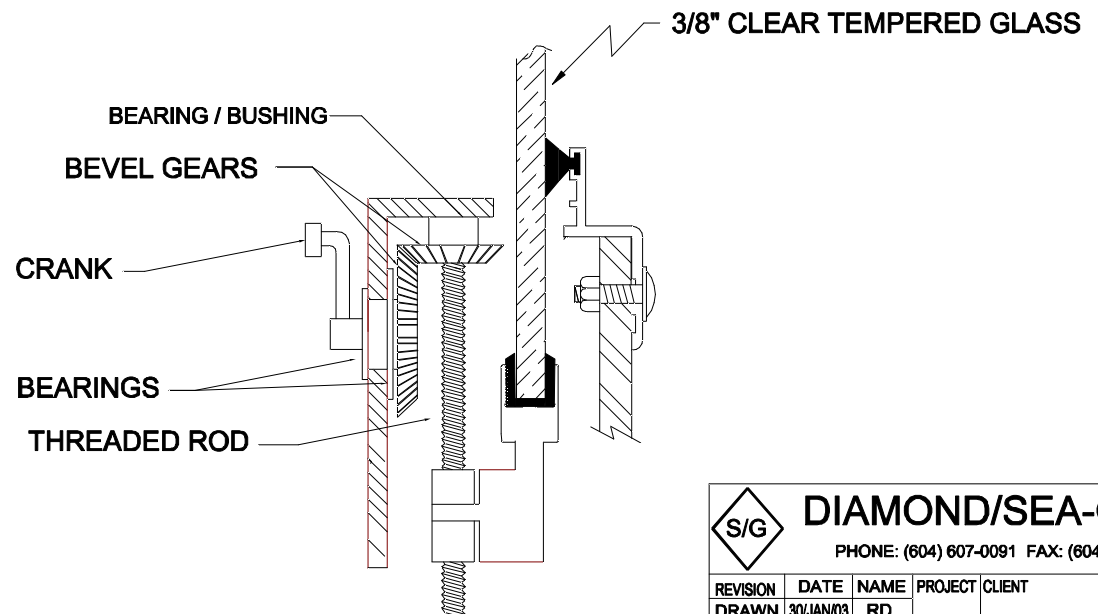

B100S FULL DROP WINDOW

MITRED CORNERS.

GENERAL NOTES

- 1) BOLT-IN STYLE FRAME ONLY.
- 2) FASTENERS FOR BOLT-IN STYLE BY SHIPYARD.
- 3) WINDOW INSTALLS FROM OUTSIDE

		DIAMOND/SEA-GLAZE		
		PHONE: (604) 607-0091 FAX: (604) 607-0092		
REVISION	DATE	NAME	PROJECT	CLIENT
DRAWN	30/JAN/03	RD		
NTS	08/11/04	RD		
SCALE	TITLE	SERIES B100S FULL DROP		DWG. NO. B100-FD.DWG